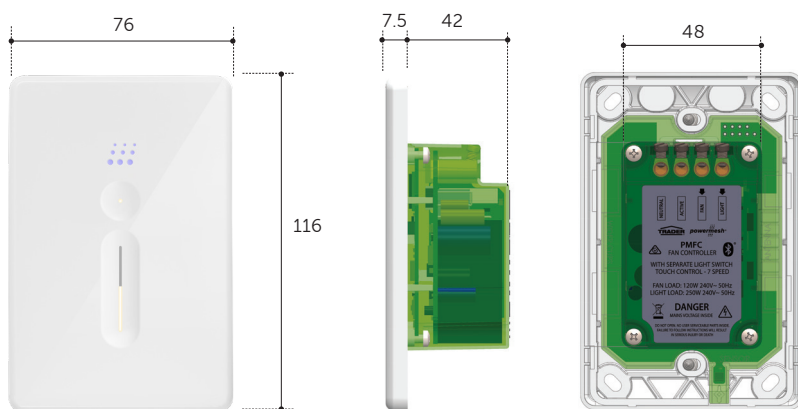

Fan Controller with Light Switch

Data Sheet

Features

- Fits standard Australian wall boxes and mounting accessories that use 84mm mounting centres.
- Switch terminals have 4mm bore to suit 1.5mm² cable.
- Screw caps included to cover mounting screws.
- LED indicator displays on/off state, and fan speed.
- Sliding touch control for fan speed.
- Touch control for light (room or fan light).
- Covers and plates are made from UV stabilised polycarbonate to avoid discolouring.
- Silverfish antenna technology.
- Bluetooth mesh connectivity with each device acting as a repeater.
- 2 year warranty.
- Real time energy use in watts & dollars.
- Automatic schedules inbuilt.
- Auto off timer (double press to ignore).
- Power outage recovery.
- Night light on/off and auto dim.
- Speed Sense technology changes the fan speed with room temperature.
- Behaviour Link other devices.
- Voice control with your favourite voice assistant.*

Plus more features with the latest software version. Visit www.zimi.life

Specifications

Product Code	Colour	Description	
PMFC	White	Powermesh Fan Controller with Light Switch	<ul style="list-style-type: none"> • Line voltage frequency: 50Hz Nominal • 7 speed capacitor control: 1.1~3.3μF + full speed, suitable for most AC fans. • Fan load: 120 watts maximum @ 240V~ • Light load: 250 watts maximum @ 240V~
	Black (skin only)		